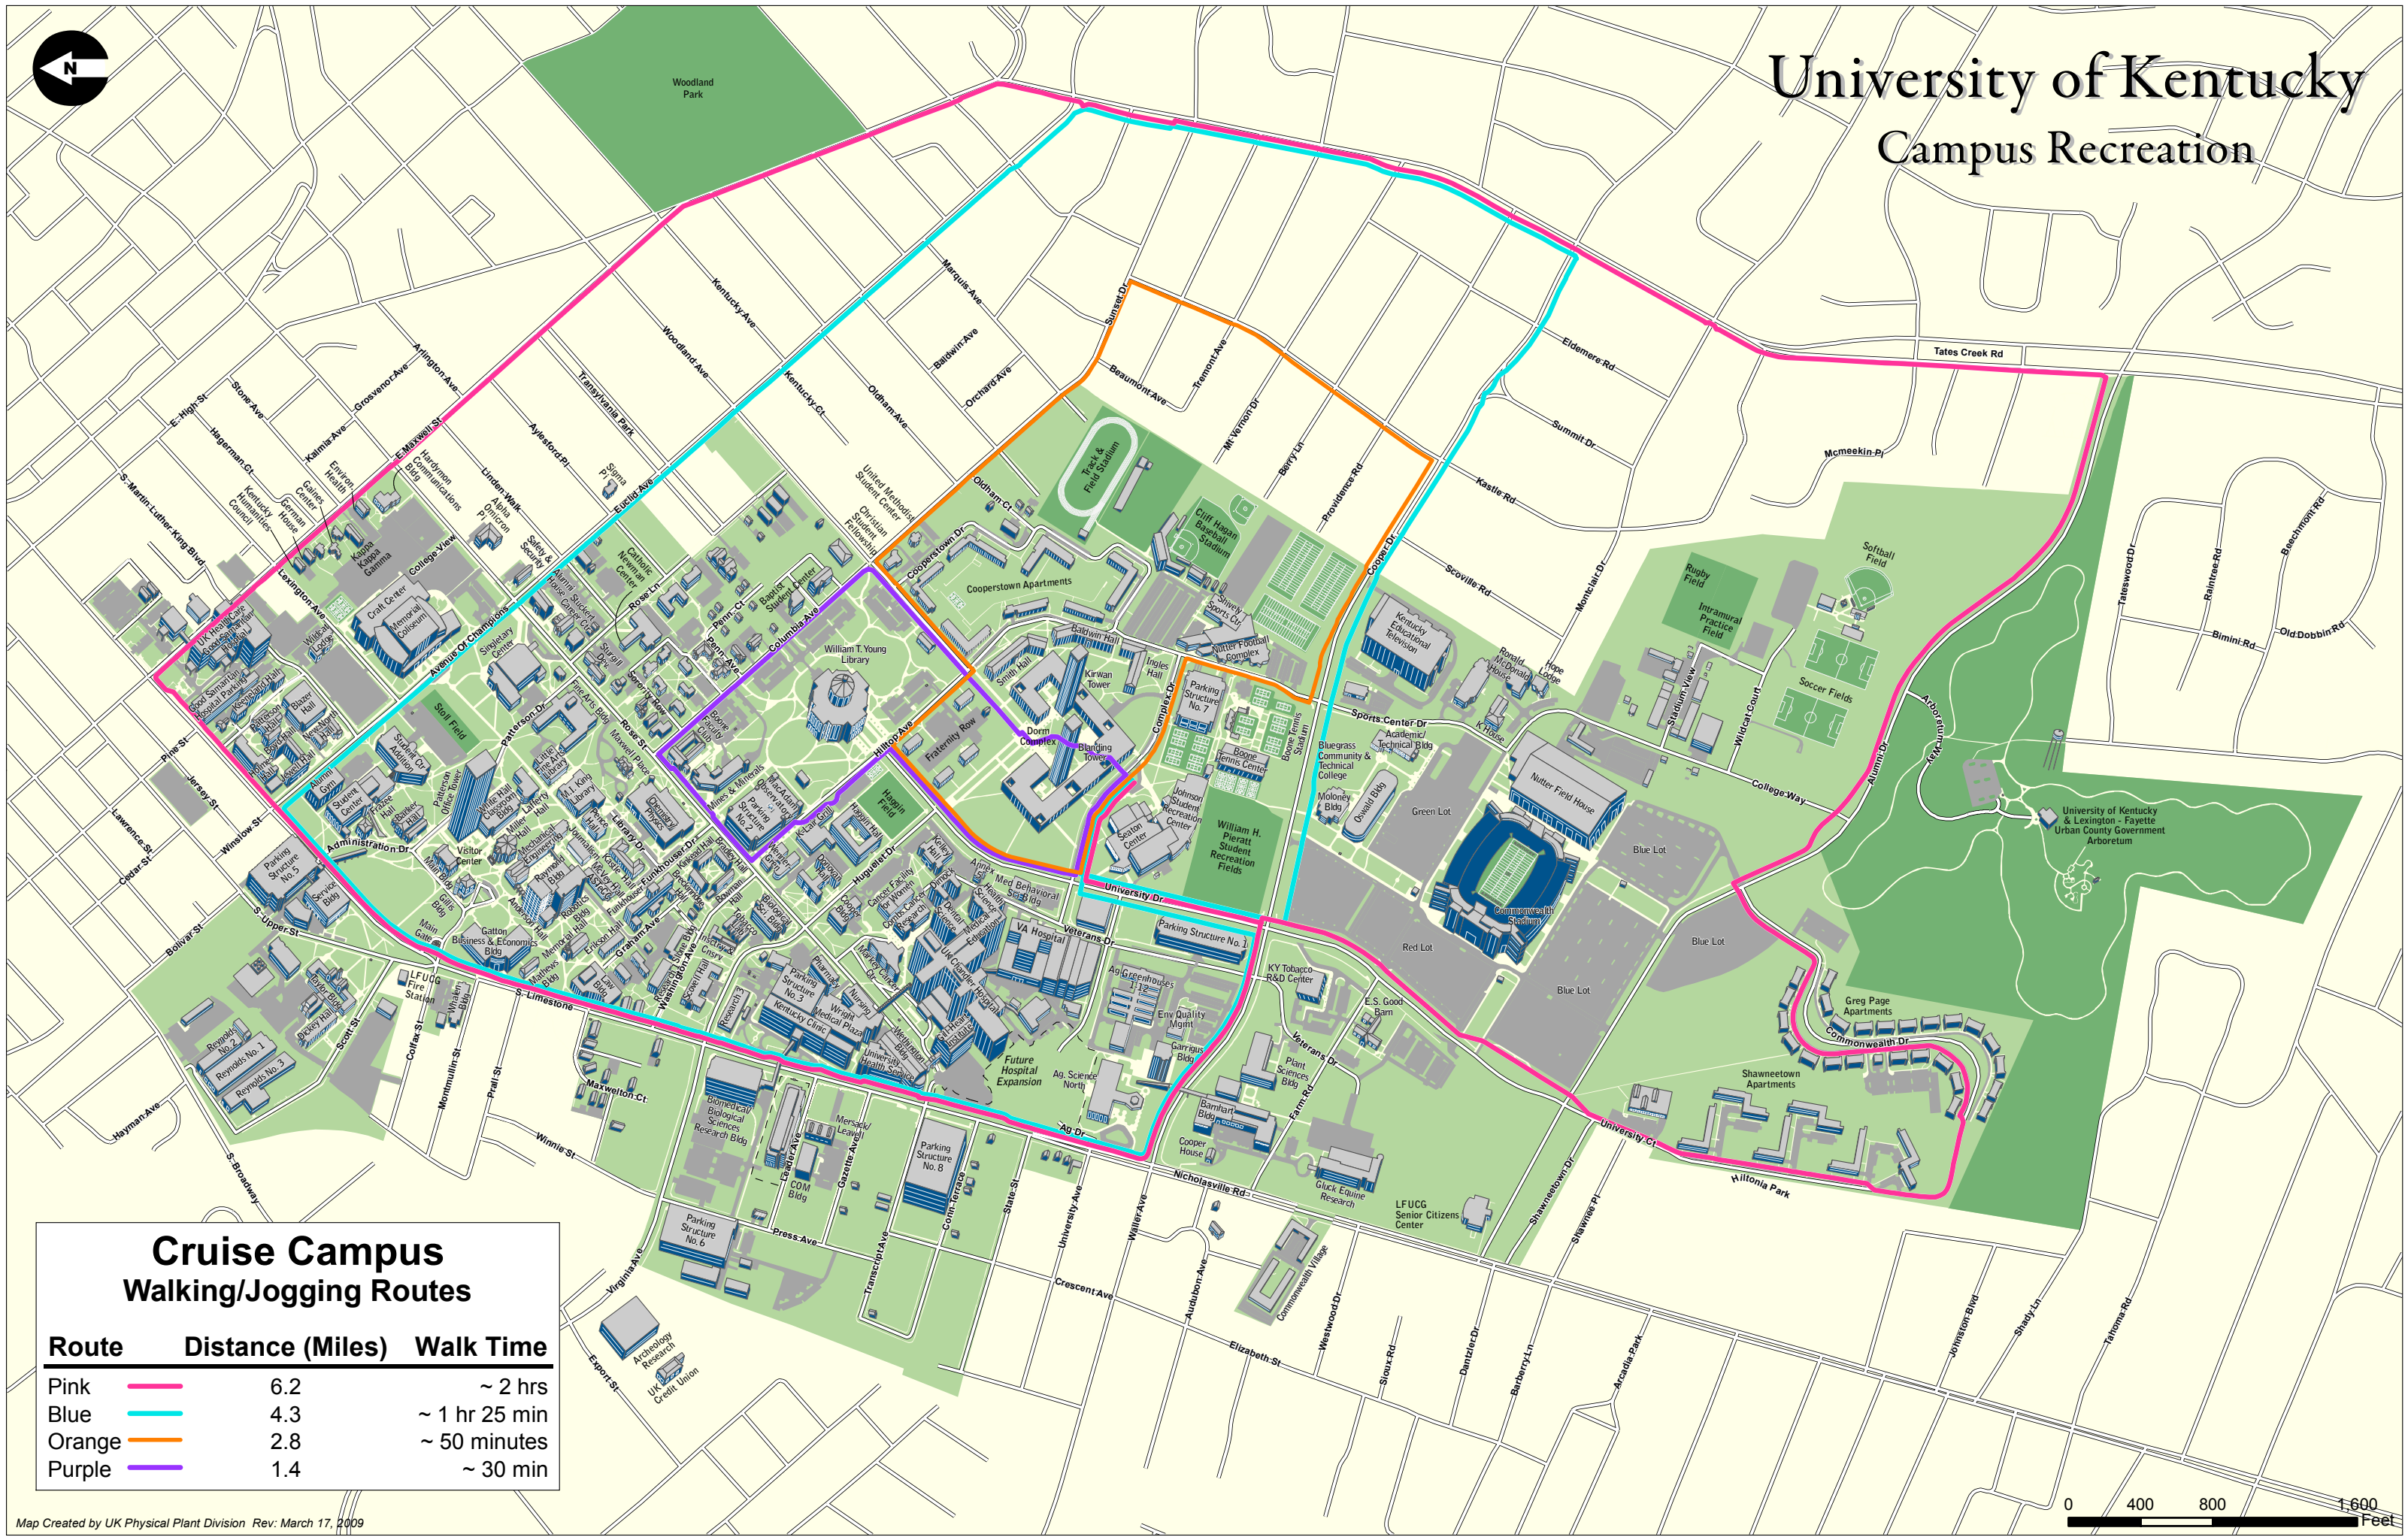

University of Kentucky Campus Recreation

Cruise Campus Walking/Jogging Routes

Route	Distance (Miles)	Walk Time
Pink	6.2	~ 2 hrs
Blue	4.3	~ 1 hr 25 min
Orange	2.8	~ 50 minutes
Purple	1.4	~ 30 min